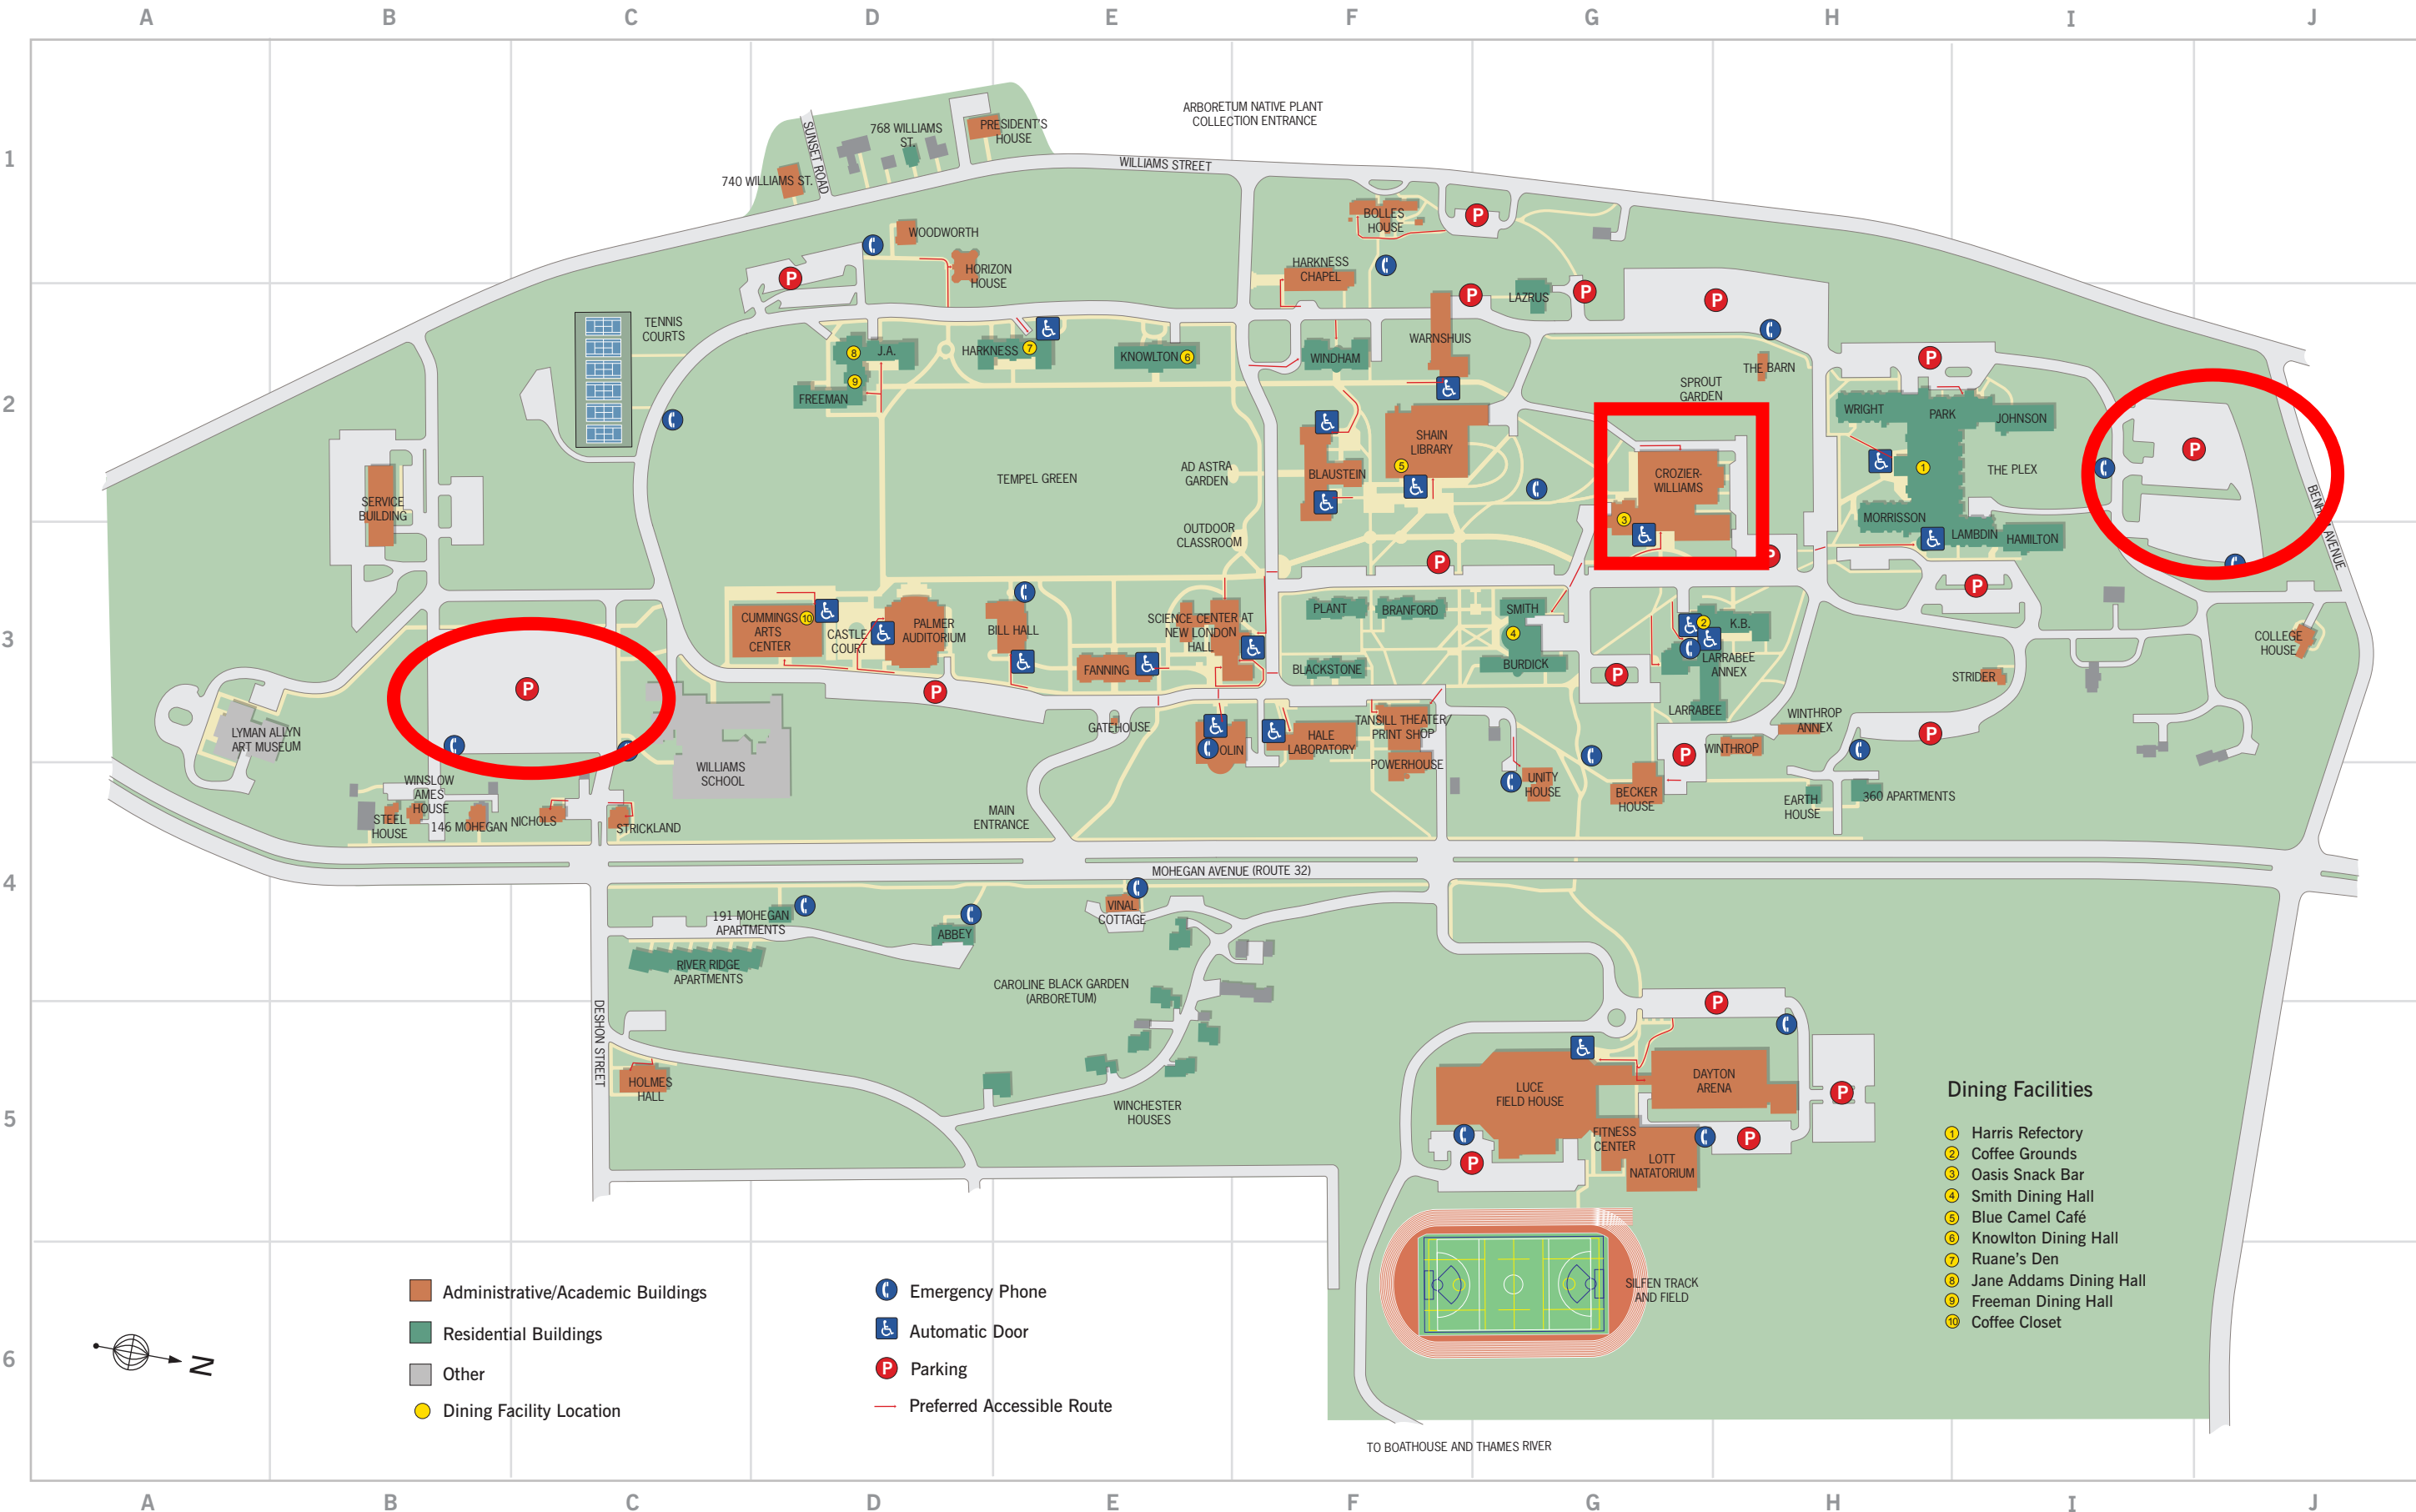

CONNECTICUT COLLEGE

Building Locations (alphabetical)

- Abbey House D4
- Admission Building (Horizon House) D1
- 360 Apartments H4
- Arboretum F1
- The Barn H2
- Becker House (Alumni, Advancement, College Relations) G4
- Bill Hall E3
- Blackstone House F3
- Blaustein Humanities Center in Palmer Library (Ernst Common Room, Hood Dining Room) F2
- Bolles House (Education & Human Development Dept.) F1
- Branford House F3
- Burdick House G3
- Castle Court D3
- College Center at Crozier-Williams (Snack Bar, Cro's Nest, 1941 Room, 1962 Room, Bookstore, Post Office) G2
- College House J3
- Cummings Arts Center (John C. Evans Hall, Oliva Hall, Greer Music Library) D3
- Dayton Arena G5
- Earth House H4
- Fanning Hall (Administration, President) E3
- Fitness Center G5
- Freeman House D2
- Gatehouse E3
- Hale Laboratory F3
- Hamilton House I3
- Harkness Chapel F1
- Harkness House E2
- Holmes Hall (Children's Program) C5
- Horizon House (Admission Building) D1
- Jane Addams House (J.A.) D2
- Ann Werner Johnson '68 House I2
- Katharine Blunt House (K.B.) H3
- Knowlton House E2
- Lambdin House I3
- Larrabee House G3
- Lazrus House G2
- Jane Cadwell Lott '36 Natatorium (swimming pool) G5
- Luce Field House G5
- Lyman Allyn Art Museum A3
- 146 Mohegan B4
- 191 Mohegan Apartments D4
- Morrison House H2
- Nichols House (Campus Safety) C4
- F.W. Olin Science Center (Observatory) E3
- Palmer Auditorium D3
- Park House H2
- Plant House F3
- Powerhouse F4
- President's House D1
- River Ridge Apartments C4
- Science Center at New London Hall E3
- Service Building (Physical Plant) B2
- Shain Library F2
- Smith House G3
- Steel House B4
- Strickland House (Human Resources) C4
- Strider House I3
- Silfen Track and Field G6
- Tansill Theater at Hillier Hall (print shop and mailroom) F3
- Unity House G4
- Vinal Cottage (Career Enhancing Life Skills) E4
- Warnshuis Health Center F2
- Winchester Houses E5
- Williams School (secondary school) C3
- 740 Williams St. (Center for the Comparative Study of Race and Ethnicity) D1
- 768 Williams St. D1
- Windham House F2
- Winslow Ames House B4
- Winthrop Annex H3
- Winthrop Hall H3
- Woodworth House D1
- Wright House H2